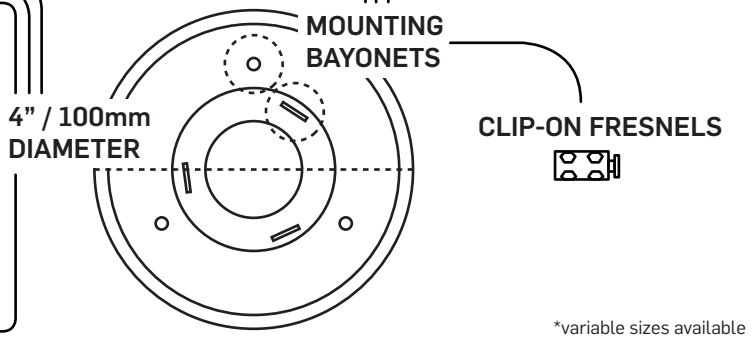

## SHAPING LED LIGHT

Hive's LED bodies are designed with flexibility in mind. Our 100mm diameter body accepts all Profoto® accessories and adapters for light modifiers from companies like Elinchrom®, Westcott®, and Chimera® using a 4" photo speed ring. Hive's Par and Super Spot Reflectors increase output and allow the mounting of common accessories (5" and 9.5" respectively) including speed rings, barn doors, and lenses from a variety of suppliers. Adjustable Fresnel and Leko attachments are also available.

-  STUDIO STYLE YOKE
-  PORTABLE STYLE YOKE
-  UMBRELLA PHOTO YOKE

\*variable sizes available